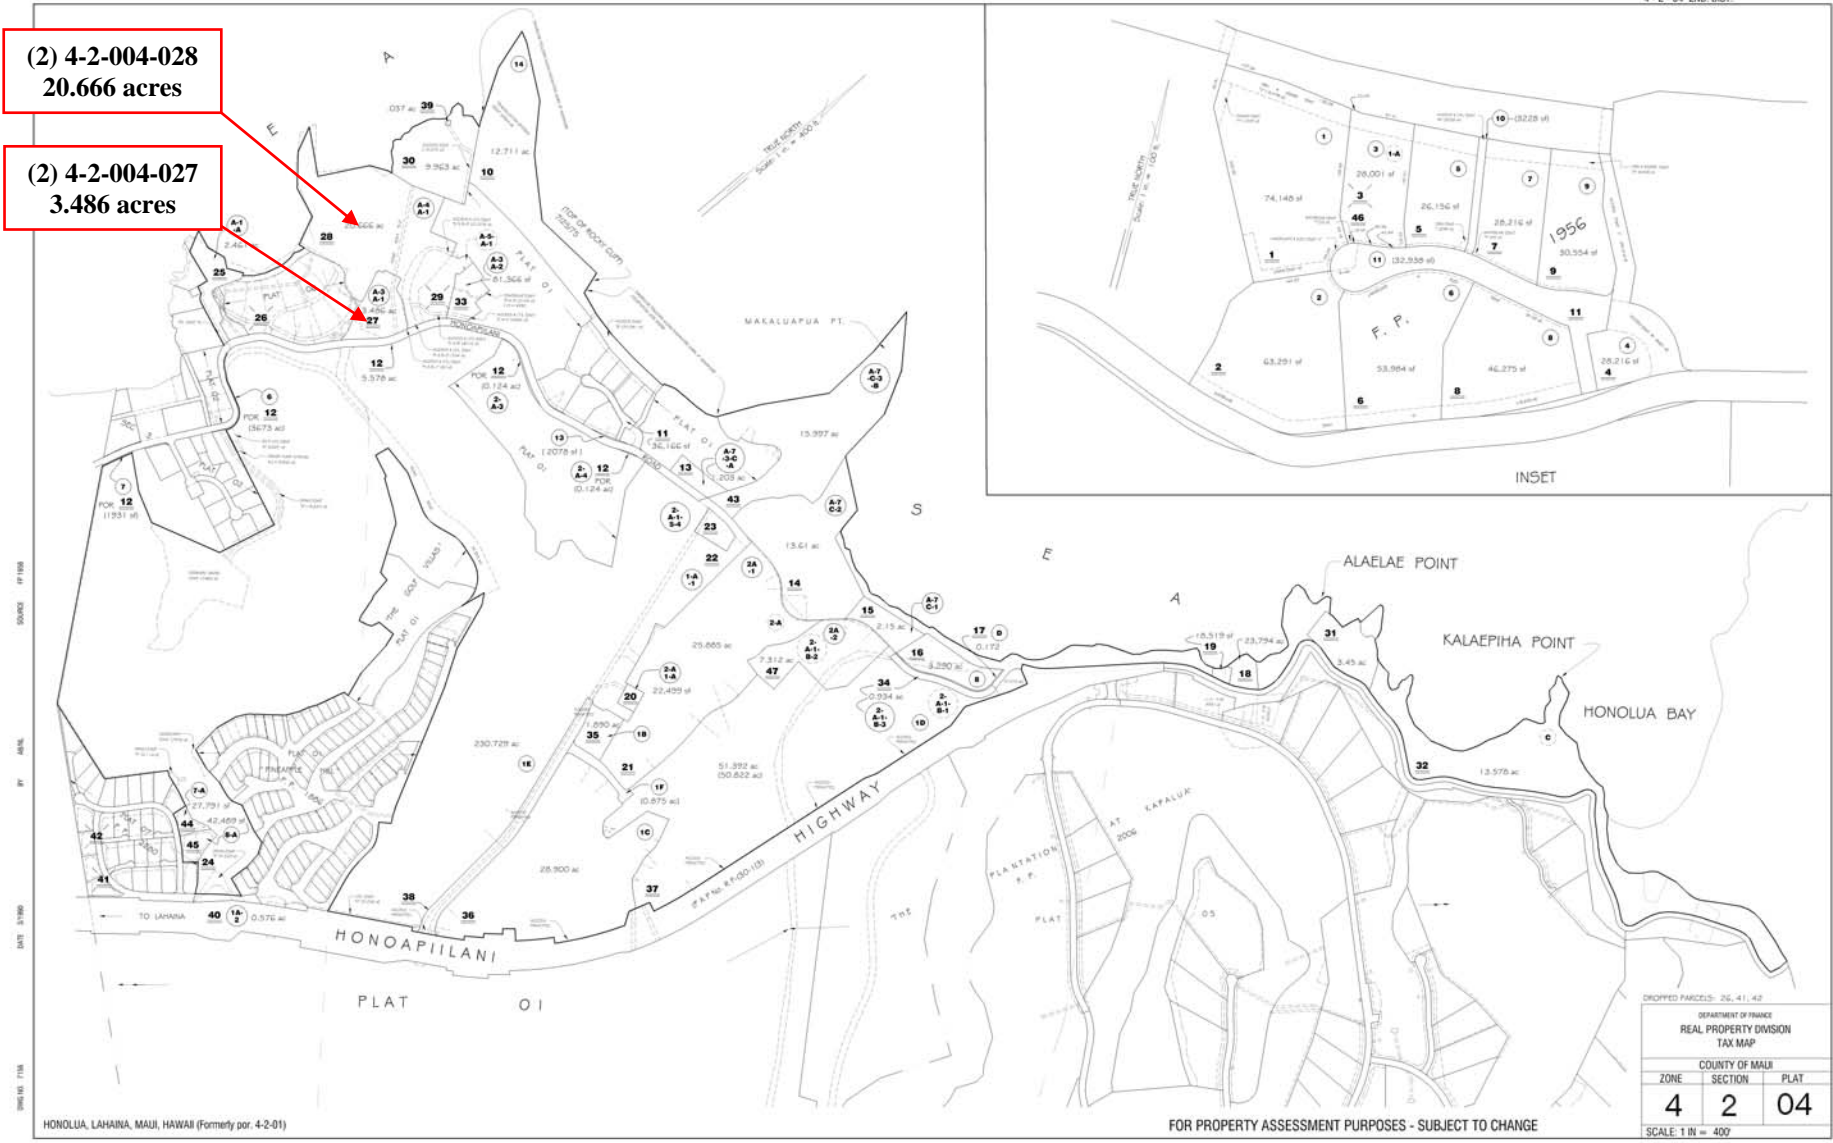

KAPALUA BAY

1 Bay Drive, Lahaina, HI 96761 - TMK: (2) 4-2-004-028

129 Bay Drive, Lahaina, HI 96761 - TMK: (2) 4-2-004-027

4 - 2 - 04 2ND. DIST.